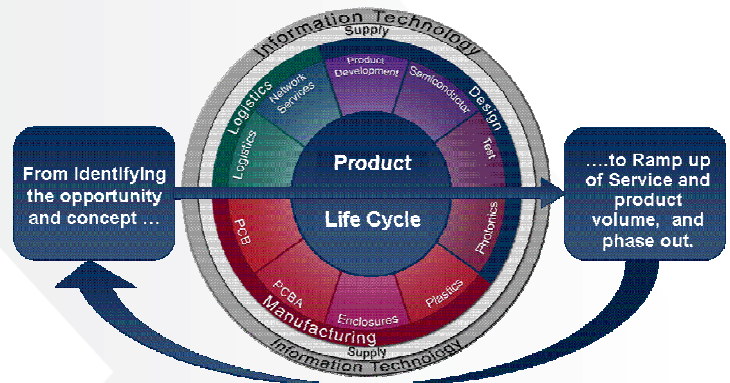

Our integrated service offerings address every phase of the supply chain, from design to source to plan to build to distribute.

Our Supply Chain Management Services help clients address the full supply chain spectrum:

- •**Supply Chain Strategy** - we identify, quantify and assist in planning client supply chain transformation.
- •**Supply Chain Planning** - we help clients plan and manage supply and demand across their supply chain.
- •**Supply Chain Enterprise Applications** - we integrate client supply chains with existing or new enterprise resource planning (ERP) solutions.

•**Logistics** - we work with clients to implement new technologies in warehousing, transportation and reverse logistics that result in cost reductions and improved customer service.

•**Product Lifecycle Management** - we design, build and maintain SCM processes, which support design and product innovation processes, while potentially reducing costs, increasing quality and shortening development cycles.

•**Procurement** - we improve procurement operations to achieve better prices, greater efficiency, tighter spend control and improved service levels.

•**Supply Chain Operations** - we realize operational improvements across the supply chain to enable cost reduction, cash flow gains and greater efficiencies.

Management of the FLEXLogistics Life Cycle requires the integrated efforts of all business segments and the customer.

FLEXLogistics optimises *Time-to-Market* and manages the *Customer Relationship* through a